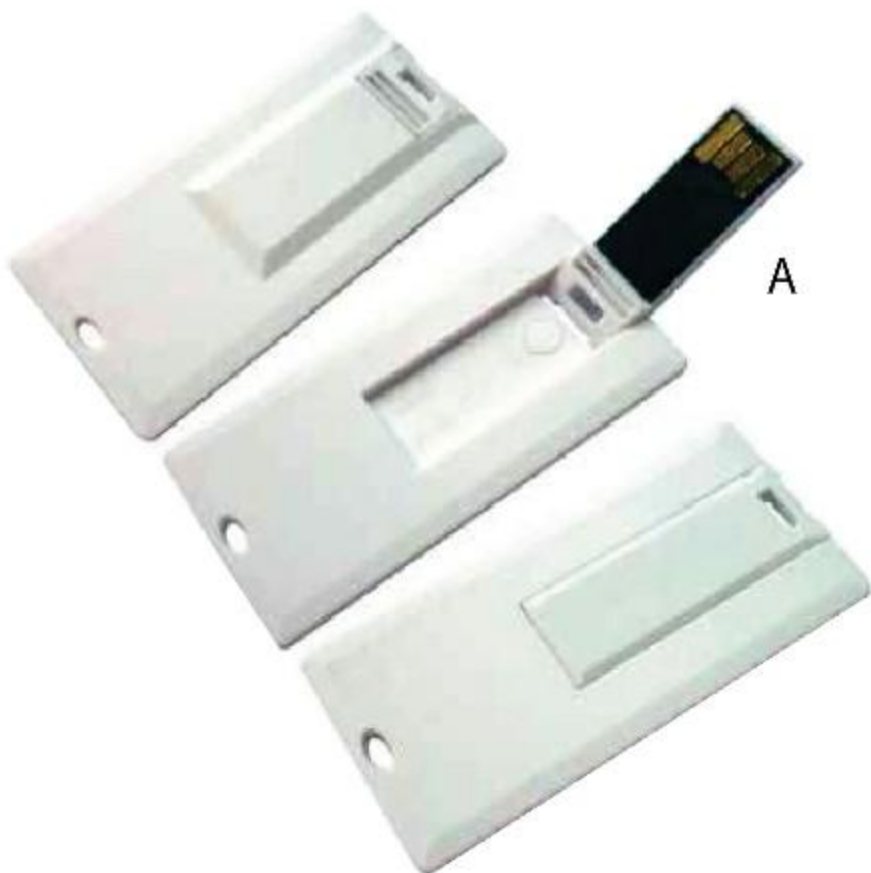

**FLASH DRIVE  
4GB,8GB,16GB & 32GB  
AVAILABLE**

Flash drive available in 4gb, 8gb, 16gb & 32gb

Flash drive available in 4gb, 8gb, 16gb & 32gb

155  
**METAL FLIP USB**

156  
**TOUCH BOTTOM USB**

157  
**KEY SHAPE USB**