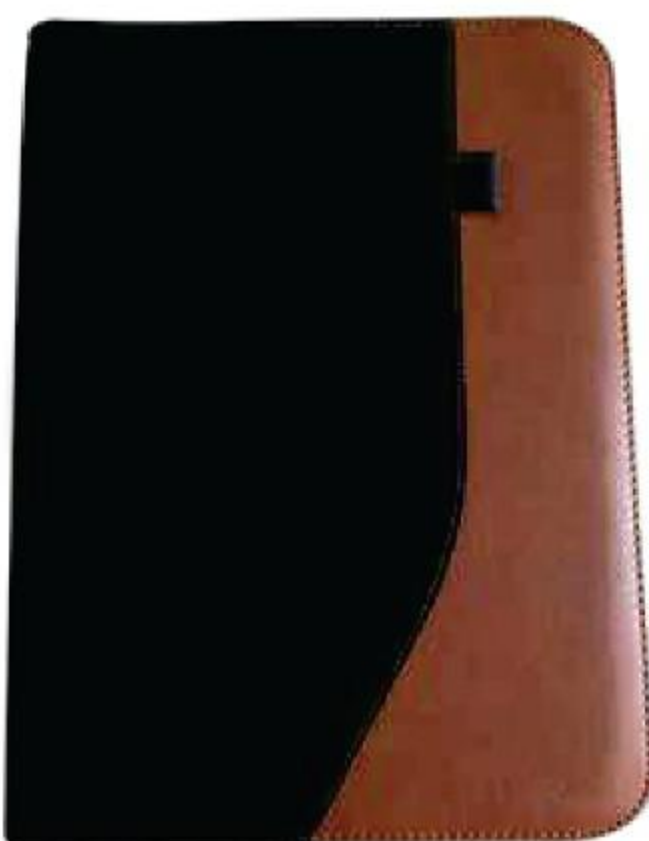

023

**PORTFOLIO  
WITH FLAP**

A4 Size  
Writing Pad  
Document pockets  
Business Card Holder  
Calculator

024

**PORTFOLIO  
WITH ZIPPER**

A4 Size  
Writing Pad  
Document pockets  
Business Card Holder  
Calculator