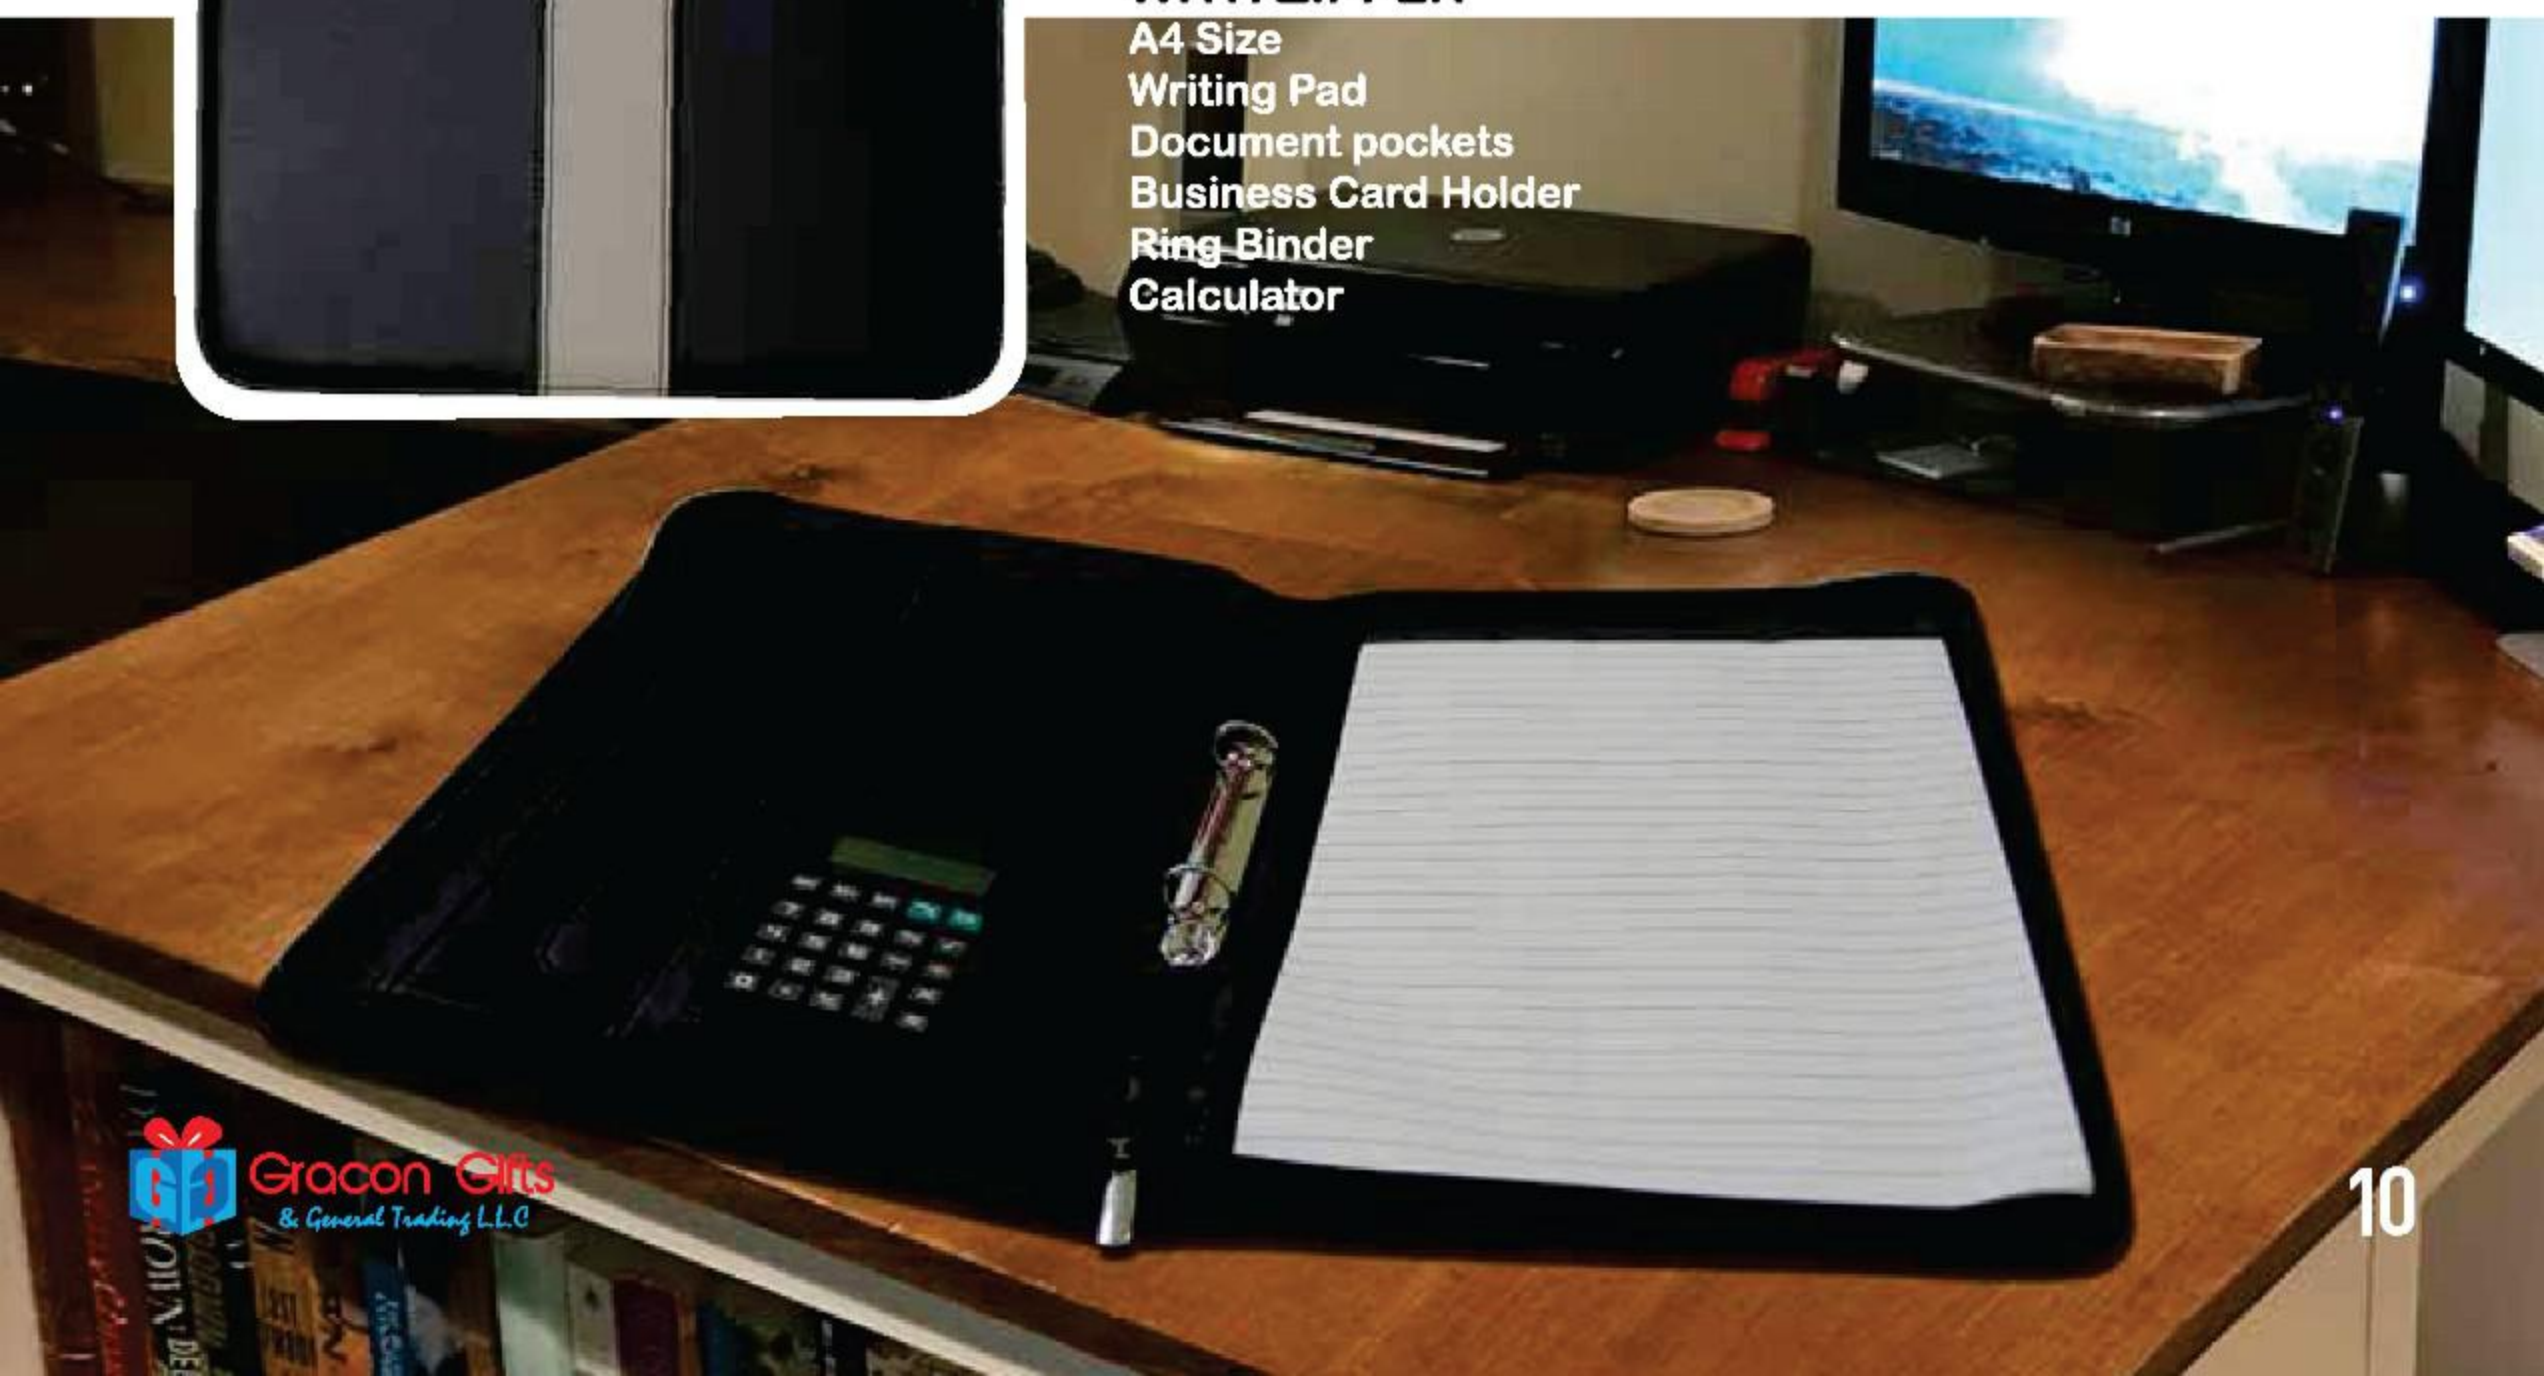

**PORTFOLIO
WITH ZIPPER**

A4 Size
Writing Pad
Document pockets
Business Card Holder
Ring Binder
Calculator