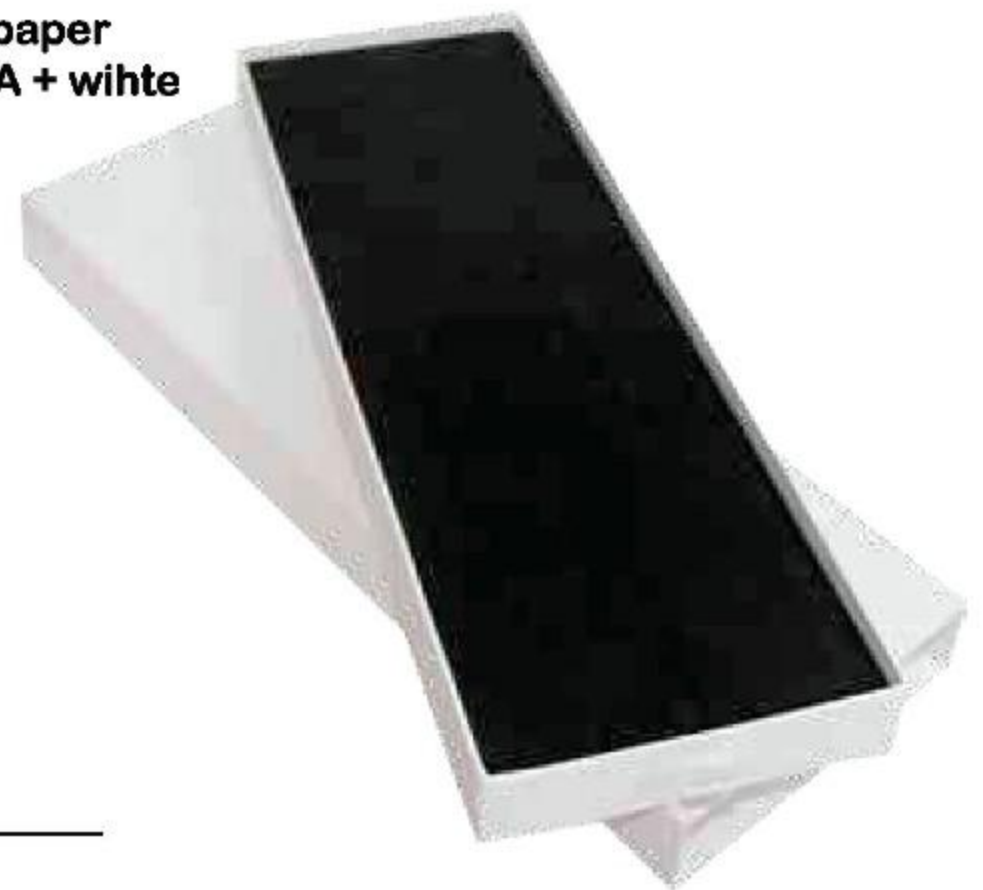

### **CUSTOMIZED BOX**

Size: 31.5x14.5x5.5 cm

1200gsm paper board + fancy paper  
inside and outside + 2.5 cm EVA

308

### **CUSTOMIZED BOX**

Size: 41x14x4 cm

1200gsm paper board + fancy paper  
inside and outside + 2.5 cm EVA + white  
inside + ribbon handle

309