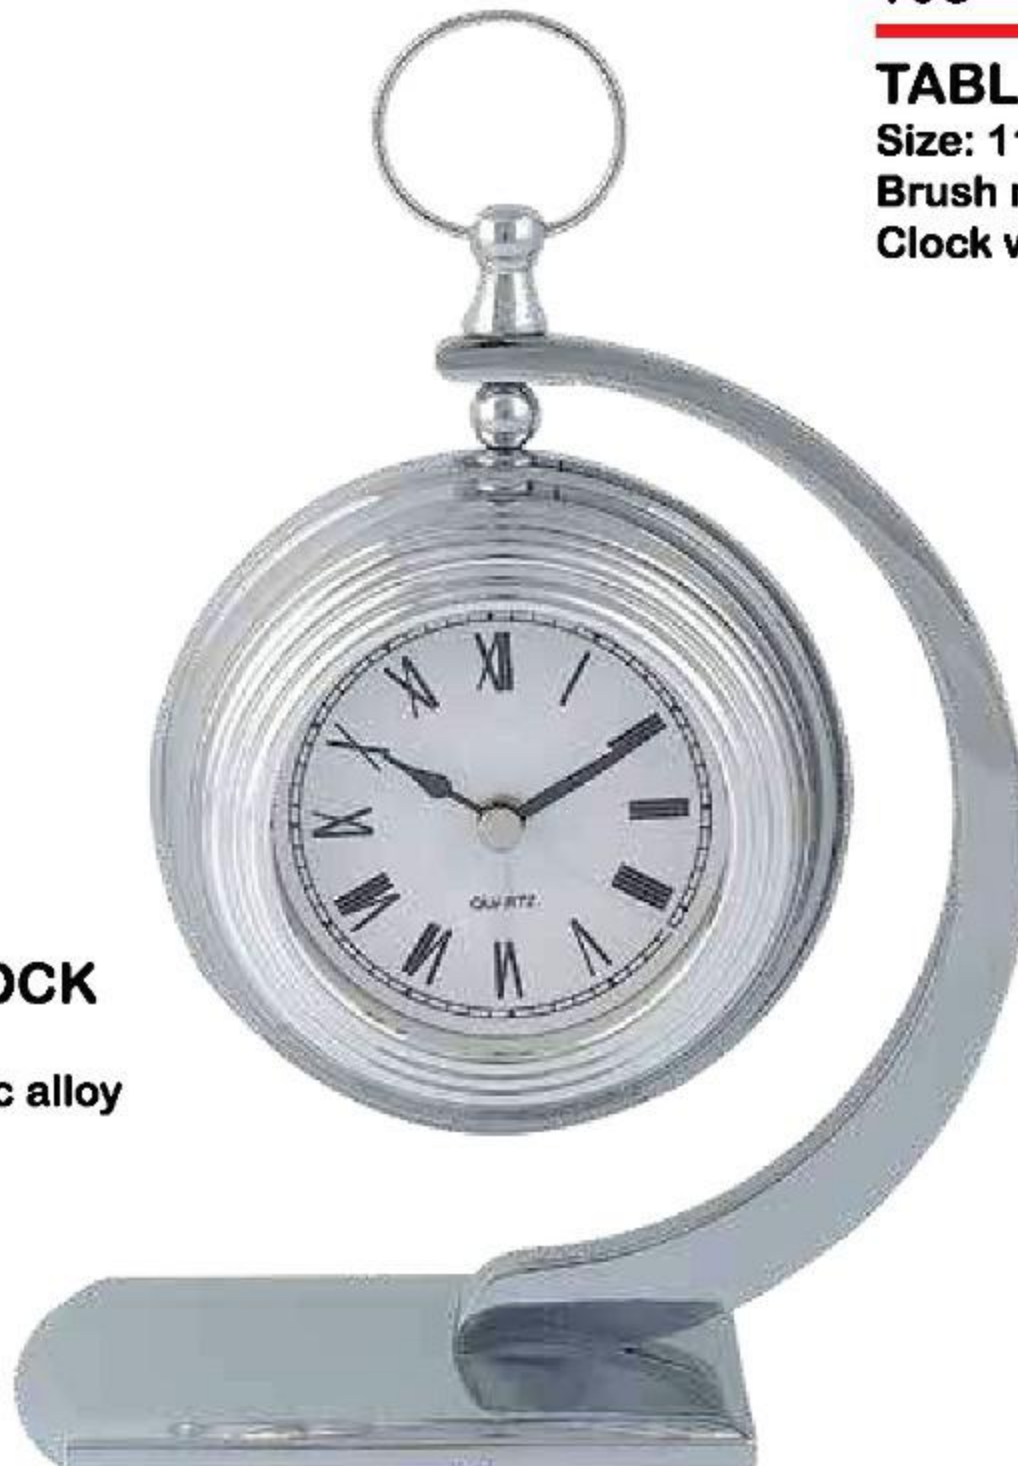

# TABLE TOP CLOCKS

104

**EXECUTIVE  
TABLE TOP CLOCK**

Size: 20x22  
Temperature & Hygro  
With brush metallic Body

105

**TABLE TOP CLOCK**

Size: 11x17  
Brush metallic body  
Clock with logo space

106

**EXECUTIVE  
TABLE TOP CLOCK**

Size: 14x16.5x8 cm  
Hanging clock in zinc alloy  
With silver plated

107

**TABLE TOP CLOCK**

Size: 12.5x6.2x5.5 cm

High quality gold plated skeleton  
Metal clock

108

**WOODEN DESK SET**

Size: 30x20x13 cm

Crystal globe, Metal clock

Memo holder with stickynote and metal pen

Logo space also available

109

**TABLE TOP CLOCK**

Size: 15x15

Classic clock with alarm