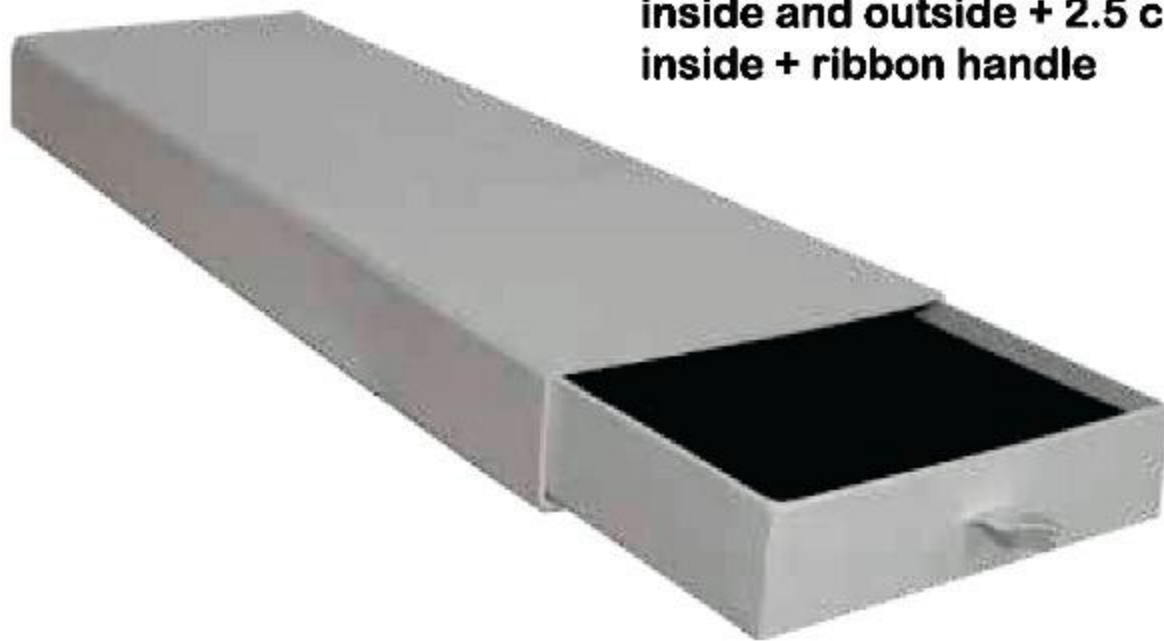

CUSTOMIZED BOX

Size: 41x14x4 cm

1200gsm paper board + fancy paper
inside and outside + 2.5 cm EVA + white
inside + ribbon handle