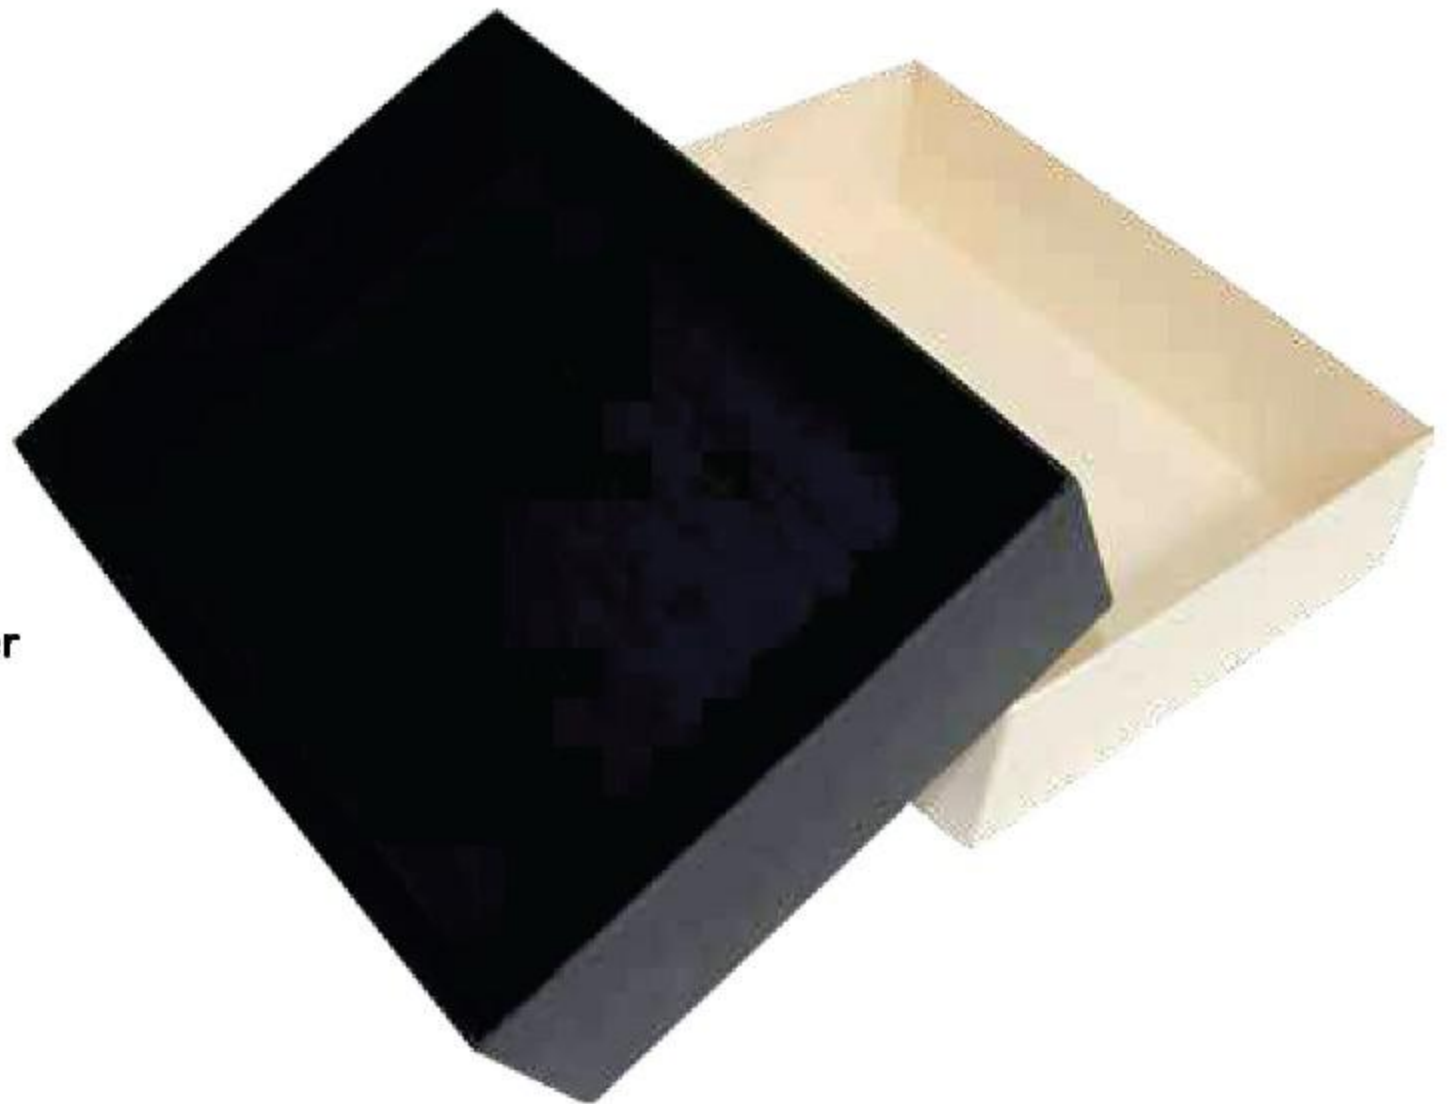

CUSTOMIZED BOX

Size: 29x23x9 cm

1200gsm paper board + fancy paper inside and outside + 2.5 cm EVA